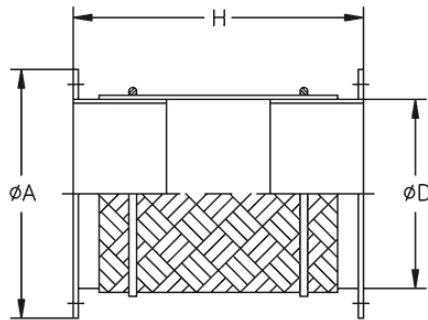

BAC

Double, elastic coupling flange for axial fans

Features:

- Adapted to inlet and outlet.
- Aids installation on duct with flange.
- Prevents transmission of vibrations.

	ØD*	ØA*	H
BAC-250	250	310	340
BAC-355	355	430	340
BAC-400	400	480	340
BAC-450	450	530	340
BAC-500	500	590	340
BAC-560	560	650	340
BAC-630	630	720	340
BAC-710	710	800	340
BAC-800	800	890	340
BAC-900	900	1000	340
BAC-1000	1000	1100	340
BAC-1250	1250	1365	340

*Nominal diameter for pipe.