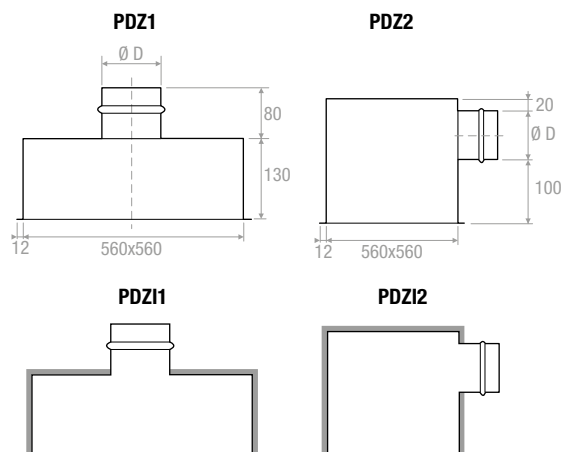

DESCRIZIONI - DESCRIPTIONS:

GMA60SMF: Griglia a maglia quadra 13x13 mm, smontabile dimensione 595x595 mm con filtro incluso - Egg crate grille 13x13 mm pitch with removable core, 595x595 mm overall size, with filter

GMA60SM: Griglia a maglia quadra 13x13 mm, smontabile dimensione 595x595 mm senza filtro - Egg crate grille 13x13 mm pitch with removable core, 595x595 mm overall size, without filter

CARATTERISTICHE:

Griglie a maglia quadra 13x13 mm, smontabile per controsoffitto dim. 595x595 esterno cornice.

CHARACTERISTICS:

Egg crate grilles 13x13 mm pitch, with removable core for false ceilings 595x595 overall size.

CONSTRUCTION:

Anodized aluminium.

UTILIZATION:

For false ceilings installation and for air intake.

Plenum isolato esternamente spessore 6 mm
Plenum externally insulated thickness 6 mm

DIAGRAMMA SCELTA RAPIDA - QUICK SELECTION DIAGRAM

TABELLA DI SELEZIONE - SELECTION TABLE

Modello - Model	A _x [m²]	Q [m³/h]		L _{wa} [dB(A)]		D _p [Pa]	
		min	max	min	max	min	max
GMA60SM	0,2639	3140	6190	33	53	5	20
GMA60SMF	0,2639	1090	2910	-	31	10	50