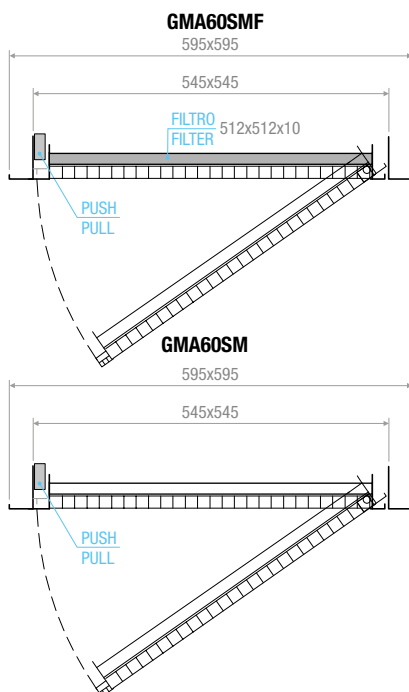

DESCRIZIONI - DESCRIPTIONS:

GMA60SMF: Griglia a maglia quadra 13x13 mm, smontabile dimensione 595x595 mm con filtro incluso - Egg crate grille 13x13 mm pitch with removable core, 595x595 mm overall size, with filter

GMA60SM: Griglia a maglia quadra 13x13 mm, smontabile dimensione 595x595 mm senza filtro - Egg crate grille 13x13 mm pitch with removable core, 595x595 mm overall size, without filter

CARATTERISTICHE:

Griglie a maglia quadra 13x13 mm, smontabile per controsoffitto dim. 595x595 esterno cornice.

CHARACTERISTICS:

Egg crate grilles 13x13 mm pitch, with removable core for false ceilings 595x595 overall size.

CONSTRUCTION:

Anodized aluminium.

UTILIZATION:

For false ceilings installation and for air intake.

Plenum isolato esternamente spessore 6 mm
Plenum externally insulated thickness 6 mm

DIAGRAMMA SCELTA RAPIDA - QUICK SELECTION DIAGRAM

TABELLA DI SELEZIONE - SELECTION TABLE

Modello - Model	A _x [m²]	Q [m³/h]		L _{wa} [dB(A)]		D _p [Pa]	
		min	max	min	max	min	max
GMA60SM	0,2639	3140	6190	33	53	5	20
GMA60SMF	0,2639	1090	2910	-	31	10	50